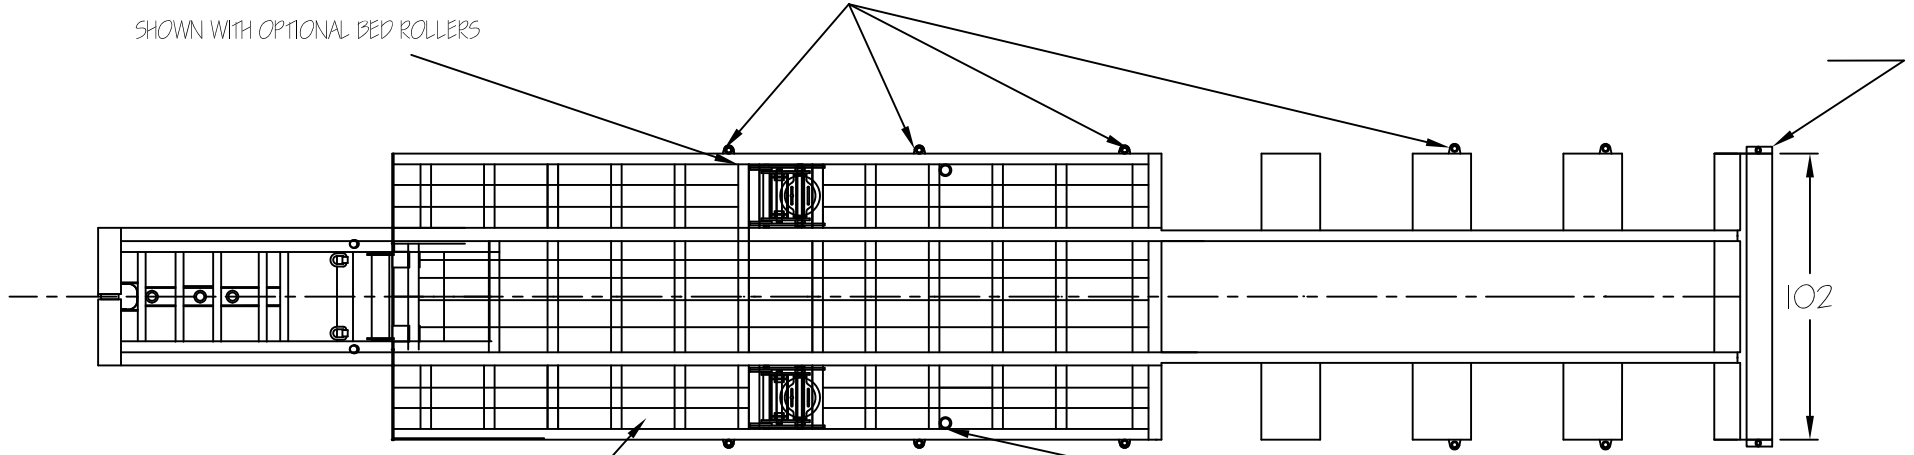

SHOWN WITH OPTIONAL BED ROLLERS

WEEVIL PIN POCKETS

2" APITONG HARDWOOD

4" pipe pockets

102

54'-10⁹/₁₆"

42'-0"

4'-6"